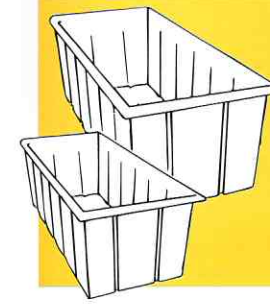

Size:
300 x 430 x 575 deep.
55 litres capacity.
Steel mounting brackets and Plastic liners available.

PARK BIN

Ideal rubbish container, rolled top. Ideal for placing behind wooden-slat surround.

Size:
280 x 340 x 650 deep.
50 litres capacity.

POLY BIN *(Round)*

Ideal for rubbish, can be inserted in Council-type wooden-slat, or rubbish holders. Tapered off to allow for ease of emptying.

Size:
505mm across top, 340mm deep
335 bottom diameter. 70 litres capacity.
440mm across top, 615mm deep
340 bottom diameter. 80 litres capacity.
Plastic liners available.

BATTERY BOXES

Available in 3 sizes.
Strong and durable, with battery-lead recess through lids.

Sizes:
Small: 250mm x 140mm x 250mm deep
Medium: 245mm x 180mm x 260mm deep
Large: 340mm x 180mm x 250mm deep

Size:
Small: 1050mm x 740mm x 610mm deep
Large: 1660mm x 760mm x 620mm deep

POLY TUBS

Available in various sizes and colours. Suitable for storage of food or chemical products. Can be mounted onto our standard galvanised steel trolleys for ease of movement.