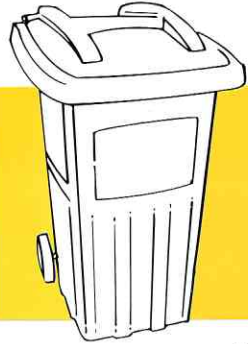

TOOL BOX

Designed to be a durable utility storage box. Reinforced, waterproof and lockable, in a range of colours.

Size:
Length: 1630mm
Width: 590mm
Depth: 590mm

BINS *Rubbish Containers*

WHEELY BINS: Large capacity rubbish cart, mounted on sturdy, steel axle, and 200mm wheels; with attached tight-fitting lid. Suitable for many uses, including grain storage, compost, and garden refuse.

Size:
560 x 460 x 960 deep.
225 litres capacity.
Plastic liners available.

**SALE
OR
HIRE**

MINI BIN

Smaller version of the Wheely Bin. Mounted on sturdy, steel axle and wheels, with an attached tight-fitting lid. Hygienic, easy to clean and to manoeuvre. Useful for the kitchen; will take a standard Council rubbish bag.

Size:
260 x 350mm width. 650mm deep.
50 litres capacity.
Plastic liners available.

PARK BENCH

Can be supplied in bench or seat form. Available in a range of colours. Frame available to allow for permanent fixing or freestanding options.

Size:
Length: 1980mm
Height: 475mm (Bench)
Height: 830mm (Seat)

TIDY BIN

As used by Local Council for mounting on walls, lamp-posts etc. Also ideal for Office and cafeteria use. Fits snugly to wall. Easily cleaned, smooth, rolled edge. Also available with fitting lid.